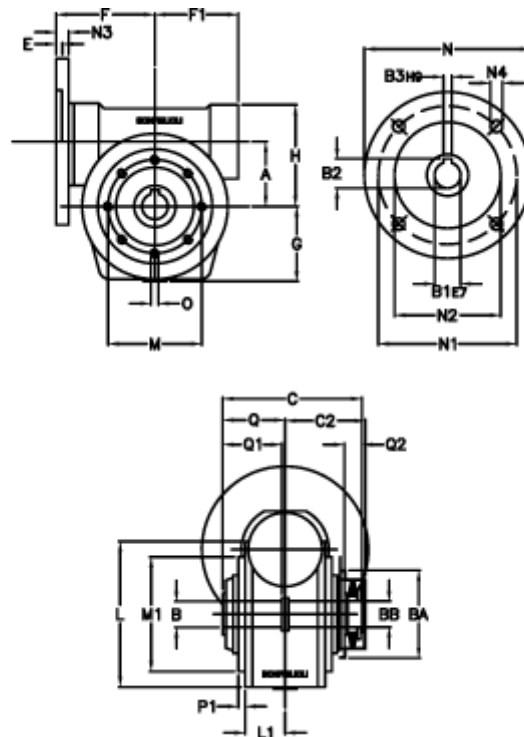

Article number: 390204900772716  
 Description: Worm Gear with Torque Limiter  
 VF 49-L1-P-7 P71B5

## Measures

a = 49.50	C2 = 63,5	L1 = 36.8	O = M6x8
B = 25	Description = VF 49P-xx-71B5	m = 94	P1 = 2.5
B1 E7 = 14	E = 3.0	M1 = 68	Q = 51.0
B2 = 16.3	F = 70	N = 160	Q1 = 41
B3 H9 = 5	F1 = 63	N1 = 130	Q2 = 15
BA = 63	g = 56	N2 = 110	
BB H7 = 14	H = 80.0	N3 = 10.5	
C = 105	L = 107.5	N4 = 9,5	